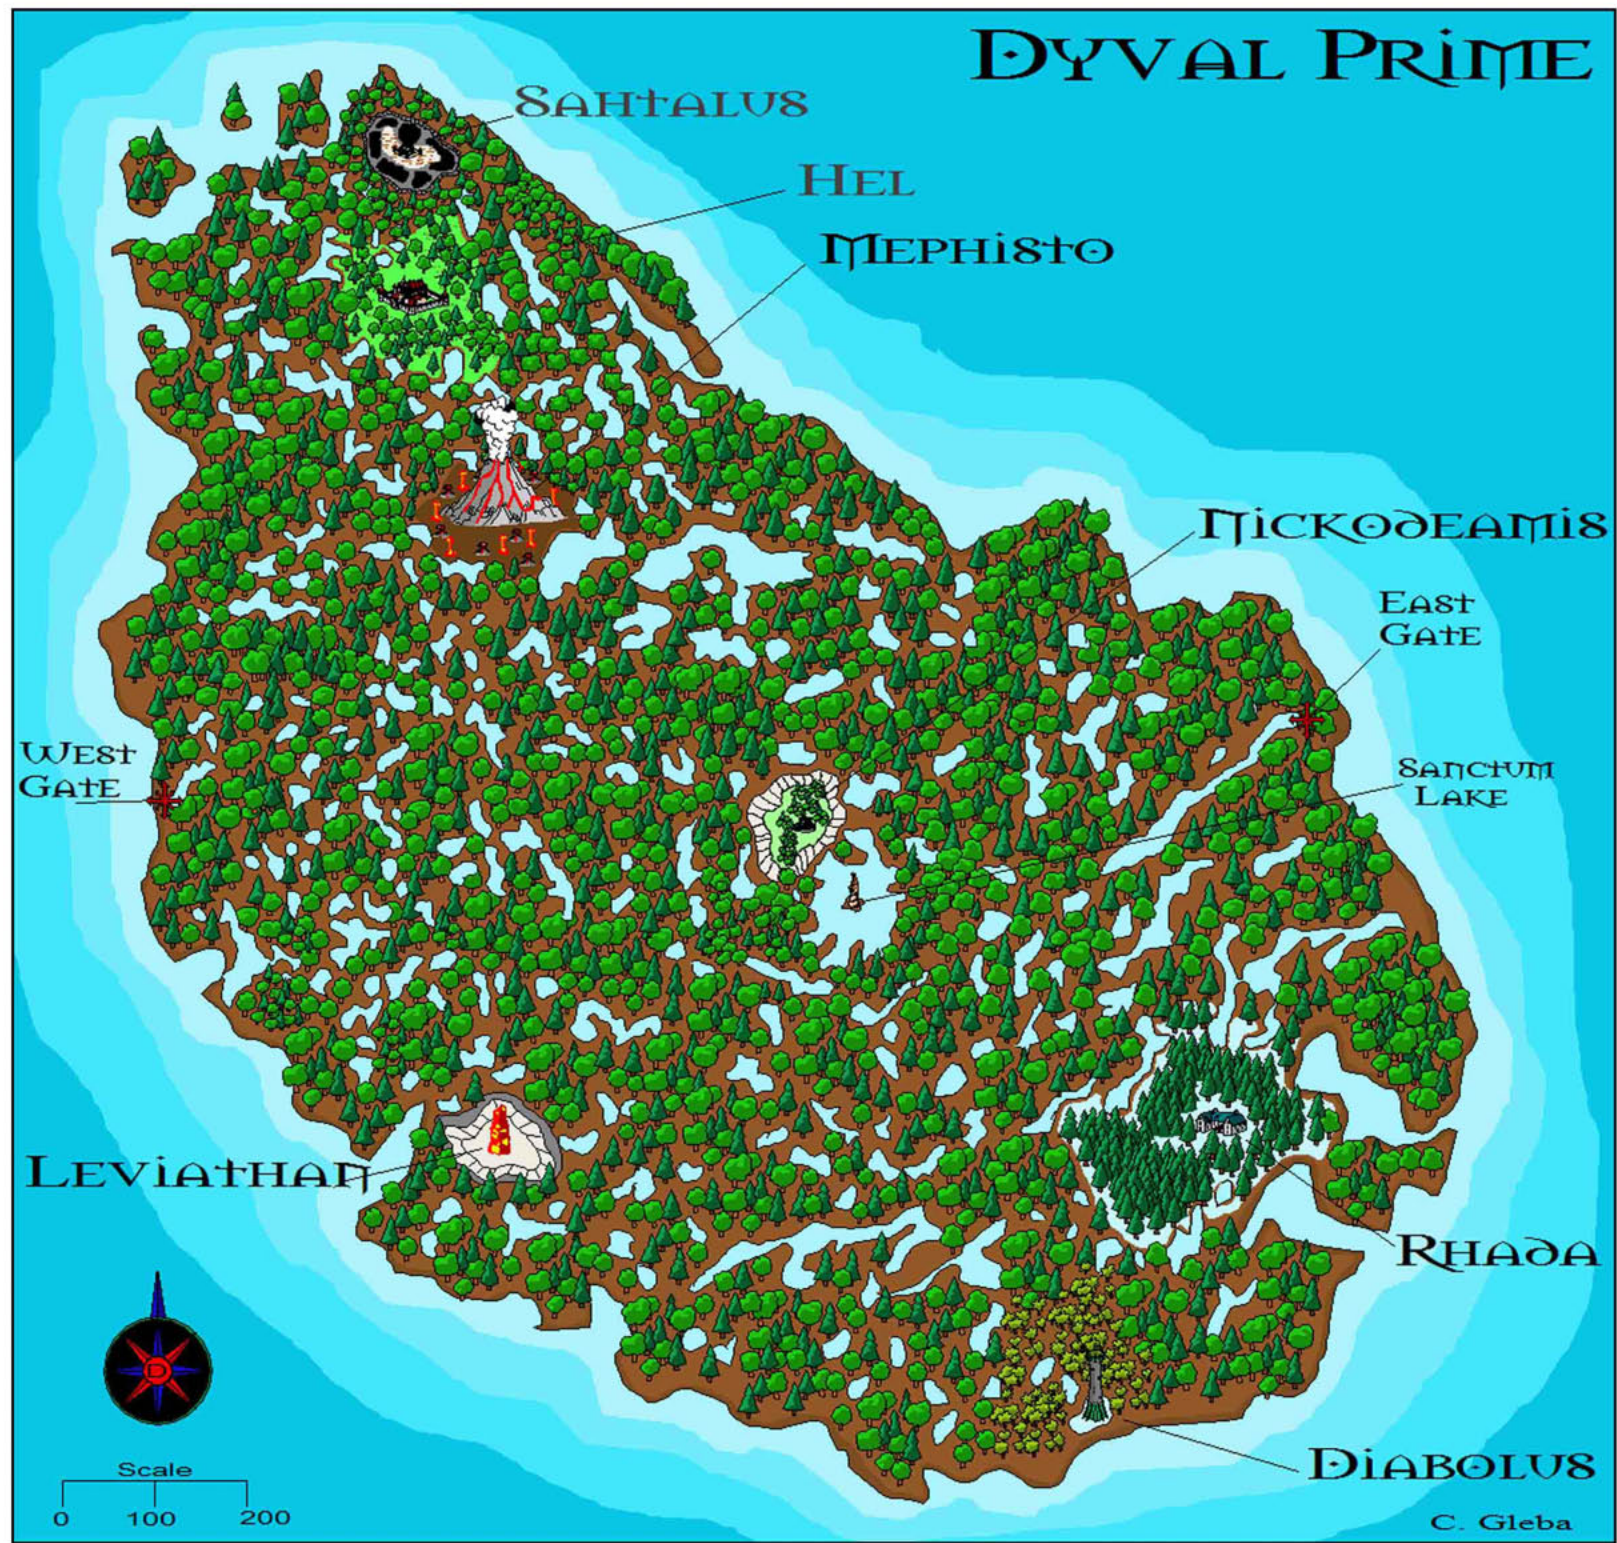

DYVAL PRIME

SAHTALUS

HEL

MEPHISTO

NICKODEAMIS

EAST GATE

SANCTUM LAKE

WEST GATE

LEVIATHAN

RHADA

DIABOLUS

Scale
0 100 200

C. Gleba

Dyval Prime

Height of the Taut Offensive

WEST GATE

LEVIATHAN

TO DYZONIA

SAHTALUS

HEL

MEPHISTO

NICKODEAMIS

EAST GATE

RHAADA

DIABOLUS

C. Gleba

THE GREAT DYVAL DESERT

REALM OF LEVIATHAN

TUNDRA

REALM OF RHADA

FROZEN WASTES

ICE CAVE