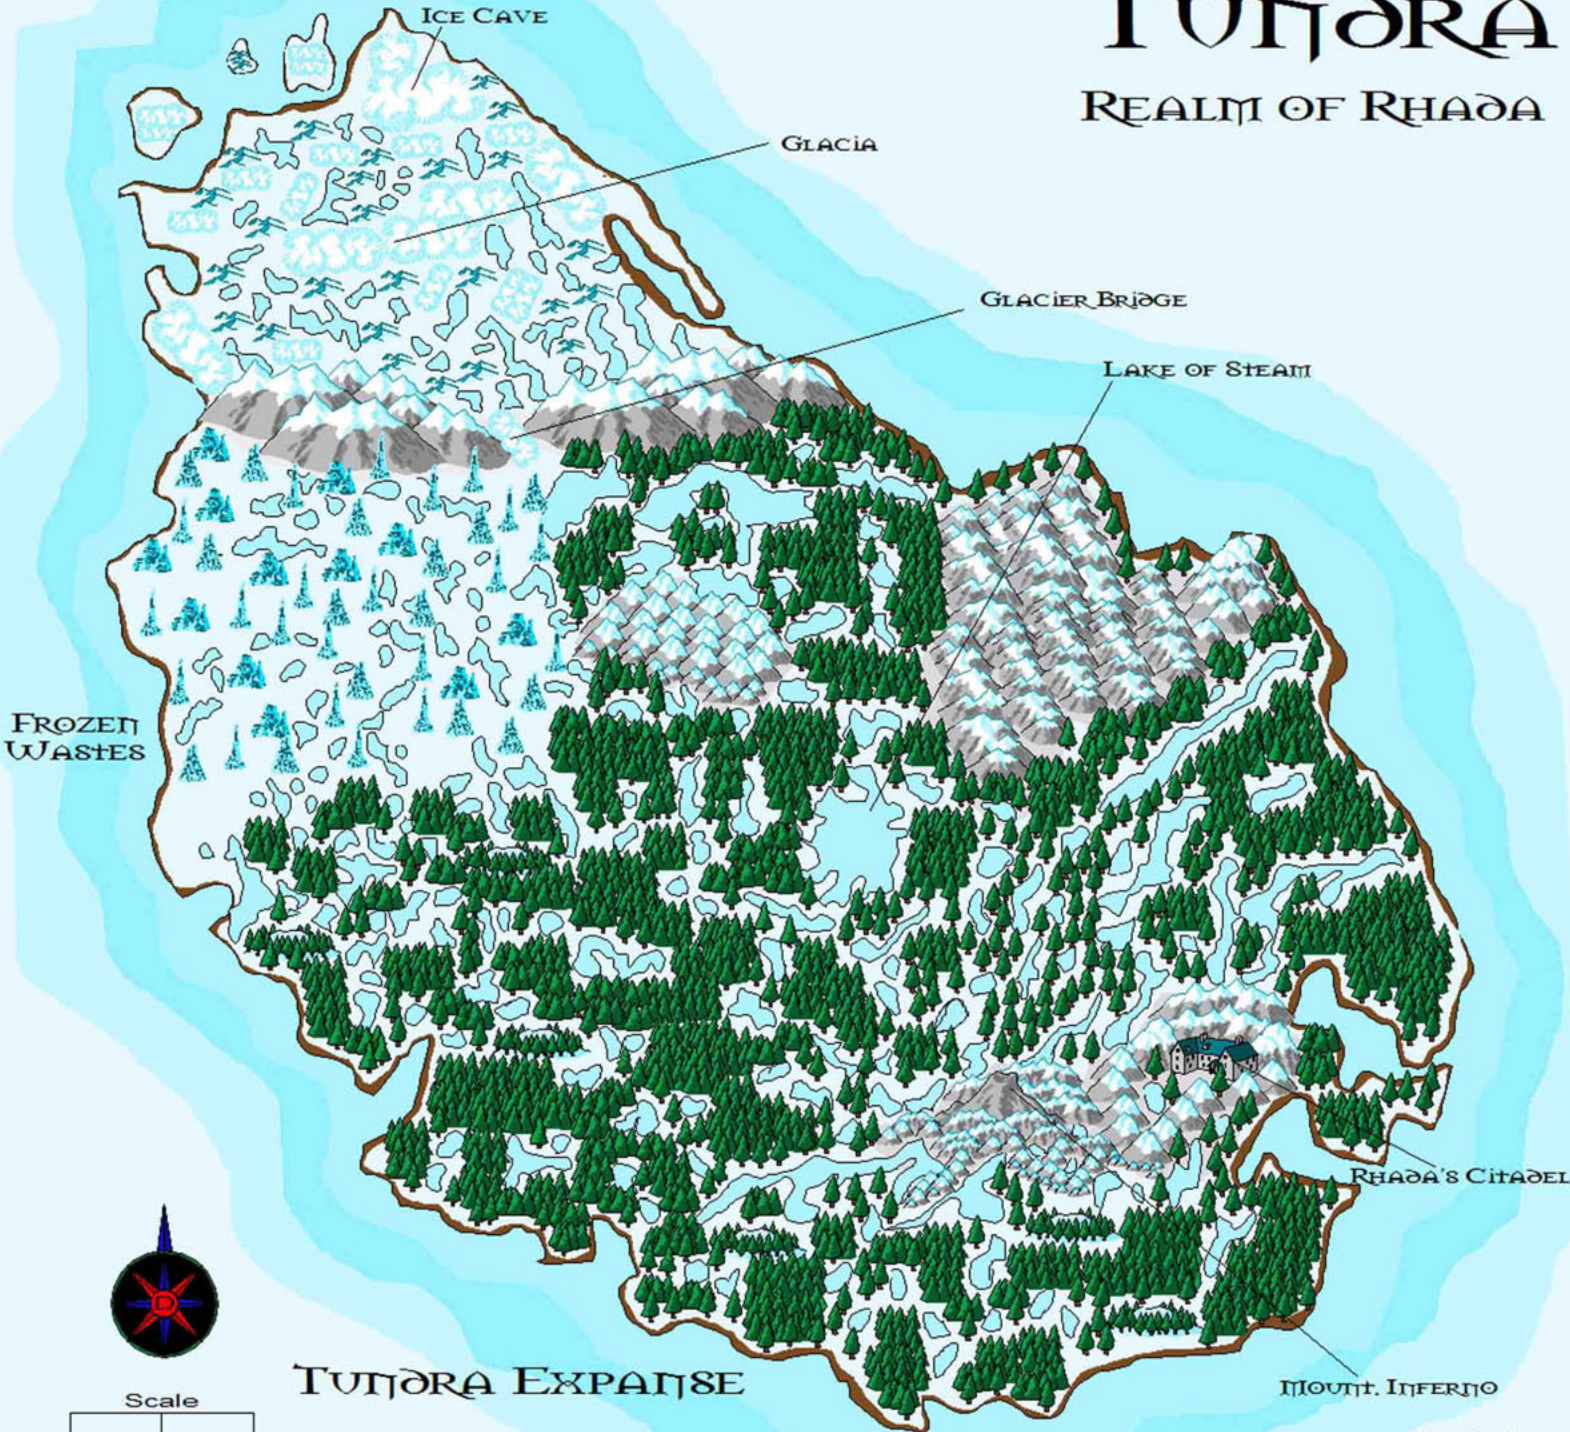

DYVAL PRIME

SAHTALUS

HEL

MEPHISTO

NICKODEAMIS

EAST GATE

SANCTUM LAKE

WEST GATE

LEVIATHAN

TO DYZONIA

SAHTALUS

HEL

MEPHISTO

NICKODEAMIS

EAST GATE

RHAADA

DIABOLUS

C. Gleba

THE GREAT DYVAL DESERT

REALM OF LEVIATHAN

TUNDRA

REALM OF RHADA

FROZEN WASTES

ICE CAVE